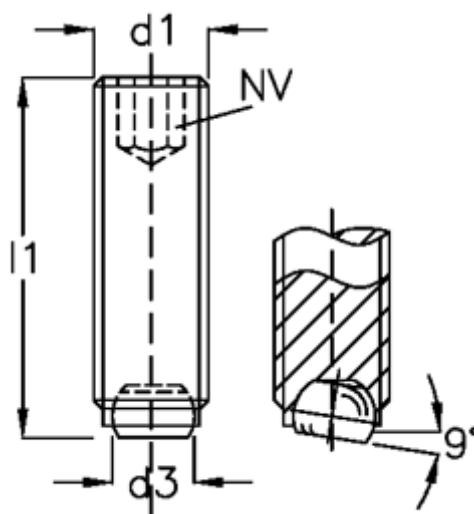

Article number: 209047461

Description: E+G Ball point screw  
GN 605-M16-25-VN

## Measures

---

d1	= M16
d2	= 12.0
d3	= 10.7
Internal hexagon	= 8
l1	= 25